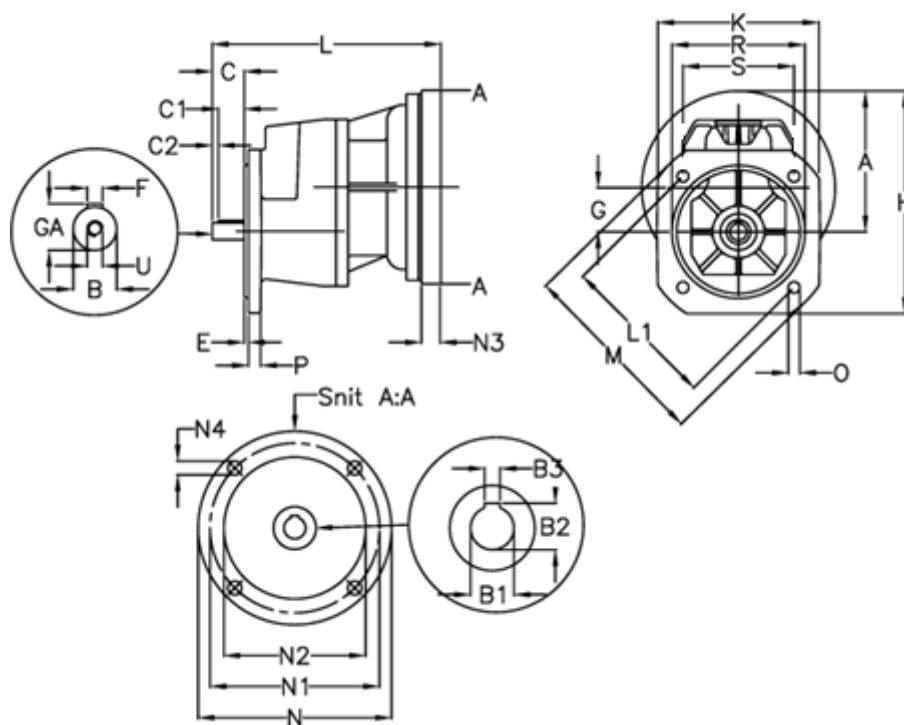

Article number: 40550400312435

Description: Single Stage Helical Gear
S 401-3,1-P90B5

Measures

A = 154.7	E = 4.0	M = 250.0	R = 180
B = 28	F = 8x7x50	N = 200	S = 155
B1 = 24	G = 61.7	N1 = 165	U = M8
B2 = 27.3	GA = 31.0	N2 = 130	
B3 = 8	H = 259.7	N3 = -	
C = 60	K = 210	N4 = M12x16	
C1 = 50	L = 304	O = 14.0	
C2 = 5	L1 = 215.0	P = 12	